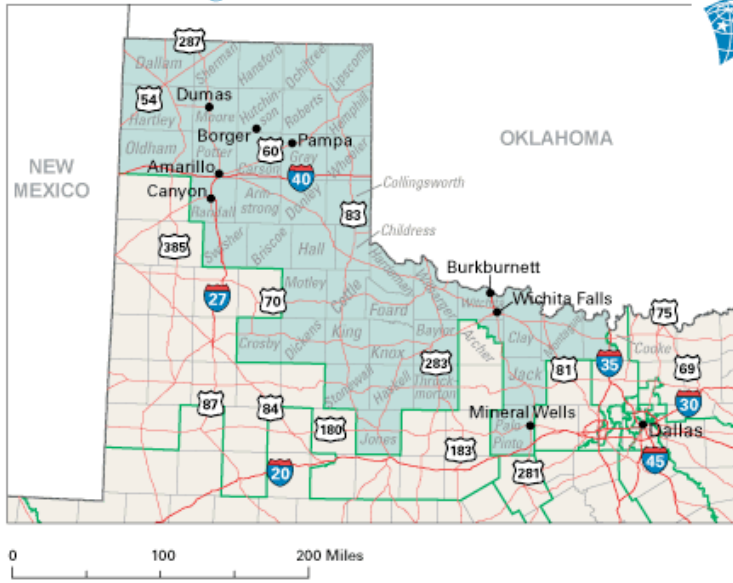

Congressional District 13

13 Congressional District
 Hutchinson County

Texas (32 Districts)

Close Window